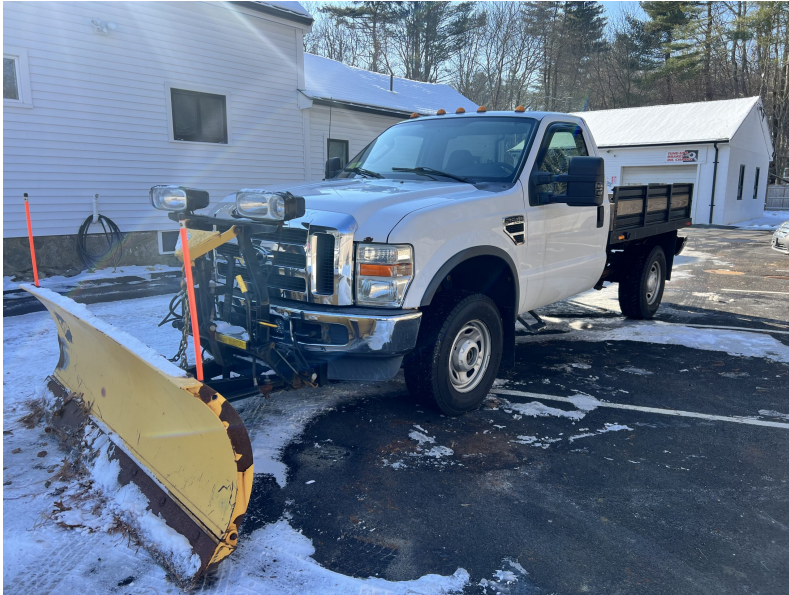

Call: (781) 738-1997

2010 FORD F-250 SD XLT 4WD

\$10,000

200 LIBERTY ST. HANSON
MA,02341

[Scan QR Code or Click Here](#)

VIN: 1FTNF2B54AEA09264

STK#: 0122

EXTERIOR COLOR: WHITE

DRIVETRAIN: 4WD

TRIM: XLT 4WD

CONDITION: USED

MPG HIGHWAY: NO DATA

COLOR: WHITE

MILEAGE: 140099

INTERIOR COLOR: GREY

TRANSMISSION: AUTOMATIC

ENGINE: 5.4L V8 SOHC 16V

MPG CITY: NO DATA

DESCRIPTION/OPTIONS: 2010 Ford F250 Super Duty Regular Cab · Truck · Driven 140,099 miles 2010 Ford F250 XLT *READY TO PLOW* 140k miles on it 4X4 w/ PLOW 5.4l V8 This truck is very clean for its age and drives perfect. 4X4 works perfectly, good tires on it and a clean 8 foot MM2 plow New Starter, New AC compressor. Has some surface rust, no major rot anywhere. Add this truck to your plow fleet with confidence, brand new fisher fish stick plow controller as well. \$10,000 buys it with plow. Can send video of it running if you request. Will negotiate a deal if you do not want the plow.